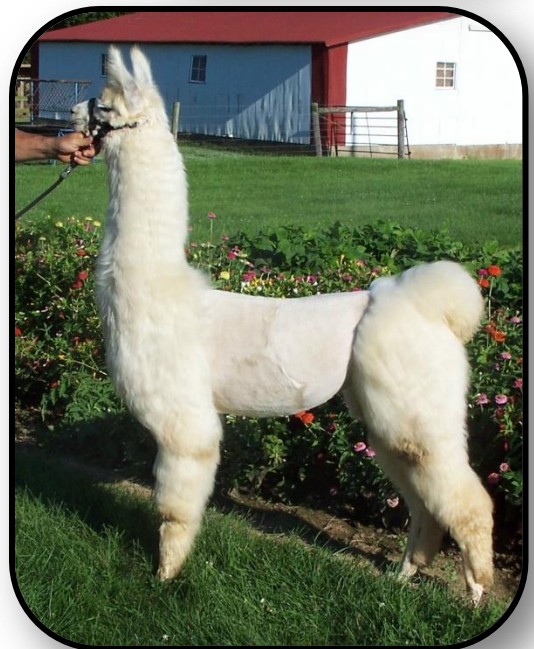

Kokima is a gorgeous, flashy and robust female. Check out her full sister, GNLC Ashia (Celebration Lot # 40), and you can see that she comes by her quality honestly. We carefully selected their dam, Rebano Escondido Stevie, in Chile many years ago from hundreds of llamas we previewed on the Altiplano. At 18 year old, Stevie continues to prove her value in our herd by producing incredible offspring like Kokima and Ashia. Kokima's sire, a GNLC Dom son, is the magnificent GNLC Santiago whom we sold to much fanfare at last year's Celebration Sale. Kokima is ready to breed and is fully guaranteed to be reproductively sound. For more information and photos of Kokima's family and the "Legend of Stevie," please call us, visit us at [www.gnranch.com](http://www.gnranch.com) or email [info@gnranch.com](mailto:info@gnranch.com)

Snow White is one of our first and best daughters of Timone. She was one of our top show females in 2010, winning many classes and championships. In fact, she spent time at the top of the ILR's UAP juvenile list. Timone is turning out to be a "Super Sire" for us, producing size, style and correctness. Take the guesswork out of breeding llamas...take Snow White home with you.