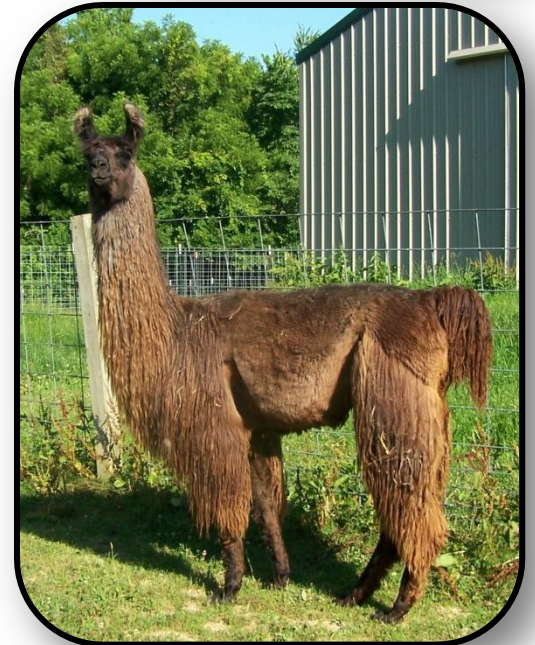

BRADFORD LINDA STARR

#267587 BRED FEMALE 6-19-06

Service Sire: M.R.S. Night Vision
Breeding Date: 11-15-10

Peruvian Doc Martin #215536
GNLC Starbucks #243814
GNLC Swingtime #215801
Top Navigator #195061
Bradford Playgirl #235914
DDL Party Girl #223640

An elegant daughter of Starbucks is offered to you with her equally as elegant female cria sired by CTW Compadre. Starbucks adds the suri while Compadre adds the size and structure to this beautiful package. To finish off the 3 in 1 package, Linda Starr has been bred back to Night Vision for another awesome cria due this fall. www.catawissallamas.com