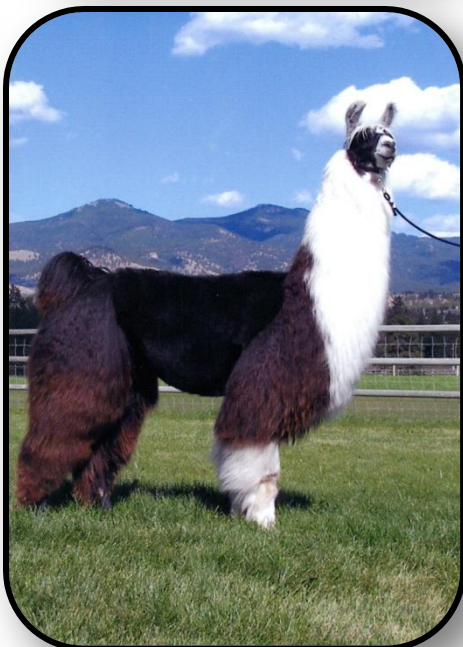

Watch Out! This one will be winning for you in the show arena. Not only is she colorful, statuesque and perfectly balanced and conformed, she has fabulous suri fiber locked to her toes. Her dam, Outlaw Heart, is a first time mom with loads of milk and very attentive. Renegade is known nationally in the show ring. Tapa de Seda is an ALSA Get of Sire Champion with ROM and has produced multiple champions and high sellers. How can she lose? Inquiries welcome. 541-899-8097  
[dmmilton@charter.net](mailto:dmmilton@charter.net) [www.highlandllamas.com](http://www.highlandllamas.com)

Wow, what a knockout! A picture does say a thousand words. This girl is the essence of our program – flashy color, great size and silky fiber. To top that off she is bred to Maddix, our magnificent black and white suri male we co-own with the Rolings of Great Northern Ranch. Maddix stands an impressive 45 ½ “at the withers and is out of the Peruvian Keno/Maximo bloodlines. It makes us very proud to offer this kind of package. It doesn't get much better than this! Black Eye Sue sells with our full ranch guarantee. Contact us for more information.  
[info@bittercreekllamas.com](mailto:info@bittercreekllamas.com) or 406-961-1290