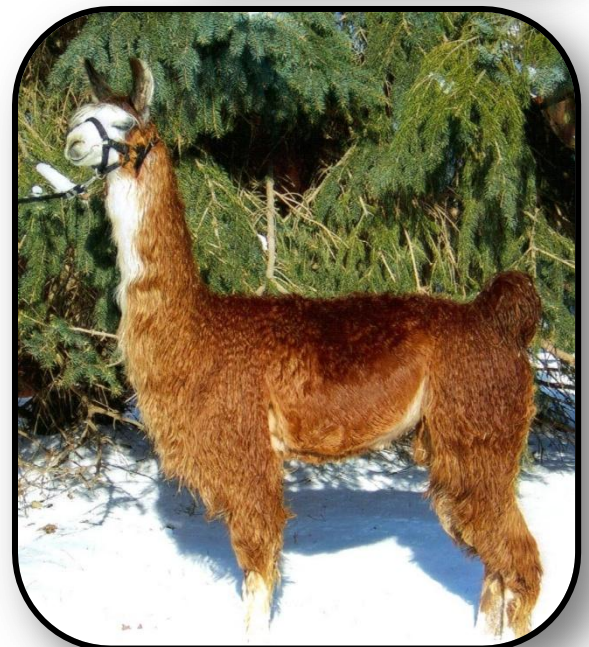

Secret (for short) is a very calm, gentle and easy young lady to own. This young girl makes her presence known by her color and fleece – a deep red/brown and white suri. She is virtually a no brainer for anyone looking for a llama that is easy to work with. She has been handled and shown by 4-H youth and performance trained. She stands for any amount of handling, grooming, etc. Secret placed 4th in a class of 15 at the 2010 LFA Futurity show. Secret causes no issues in the pasture and is very pretty to look at. She will be 21 months at time of sale and could be bred to any male of the purchaser's choosing. For more information call 608-687-8509.