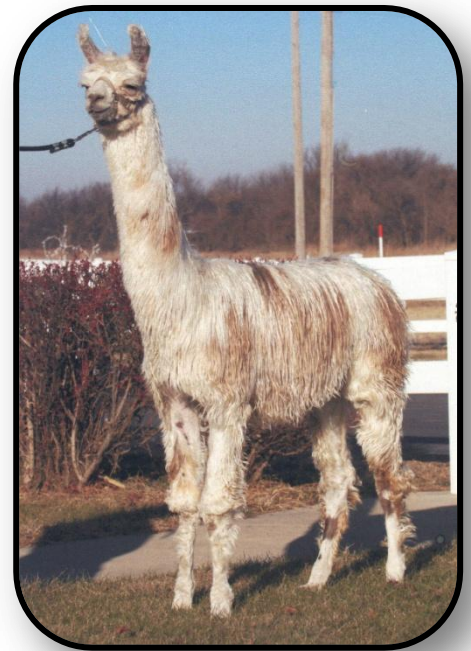

Lot 58

*Consignment of Mike and Janet Wilkins
Wilkins Livestock Ranch, Geneva, Nebraska*

WLK JUST JAMMIN

#280944 MALE 5-29-10

GC's Chock Full O'Nuts #227682
LAMS Nutcracker #263423
LAMS Char Ming #246381
Marino #180048
FFF Lucky #244028
Olivia of Bolivia #S208952

You have to like this male's size, conformation and regal look. He is what we call "super suri" that is fine and lustrous. His sire, Nutcracker, won ALSA Nationals, LFA and Celebrity Futurities. His dam, FFF Lucky, has produced seven crias for us and all have been lovely suris. All but one went on to be shown and did well! This is definitely someone's future herd sire. You will love his disposition, as well.

Lot 59

*Consignment of Dolly Peters
Rancho Dolly Llama, Gardnerville, Nevada*

ALLURO'S SU LIN

#279273 MAIDEN FEMALE 11-3-09

FFF Chiri-O #236743
Silver Moon Chiri Alluro #267561
Artemisia Del Canyon #219699
Merit #164908
Bauernheim's Sissel #247918
Shag Sasparilla #206355